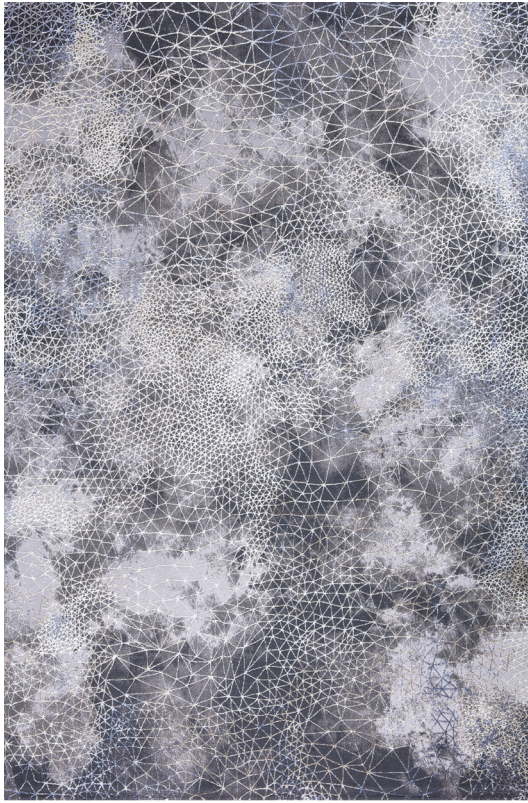

8640 GREY

SOFT HEATSET + POLYESTER SHRINK + SHINE POLYESTER | 10mm Pile Height - Make in Turkey

Available sizes 80x300cm | 160x230cm | 200x290cm | 240x340cm

1942 BLUE

1911 BLUE

1931 BLUE

100% SOFT POLYESTER | 9mm Pile Height - Made in Turkey
 Available sizes 80x300cm | 160x230cm | 200x290cm | 240x340cm

1942 L. BEIGE

1911 RED

1931 RED

100% SOFT POLYESTER | 9mm Pile Height - Made in Turkey
 Available sizes 80x300cm | 160x230cm | 200x290cm | 240x340cm

SILKY 630A Ivory Beige

863A IVORY BLUE

630A IVORY BEIGE

616A BLUE BEIGE

100% POLYESTER + POLYESTER SHRINK + SHINE POLYESTER | 9mm Pile Height - Make in Turkey

Available sizes 80x300cm | 160x230cm | 200x290cm | 240x340cm

SILKY 863A Ivory Blue

608A IVORY ANTHRACITE

428A IVORY BEIGE

421A IVORY

100% POLYESTER + POLYESTER SHRINK + SHINE POLYESTER | 9mm Pile Height - Make in Turkey

Available sizes 80x300cm | 160x230cm | 200x290cm | 240x340cm

WEAVE Beige

GREY

BEIGE

CREAM

MID NIGHT