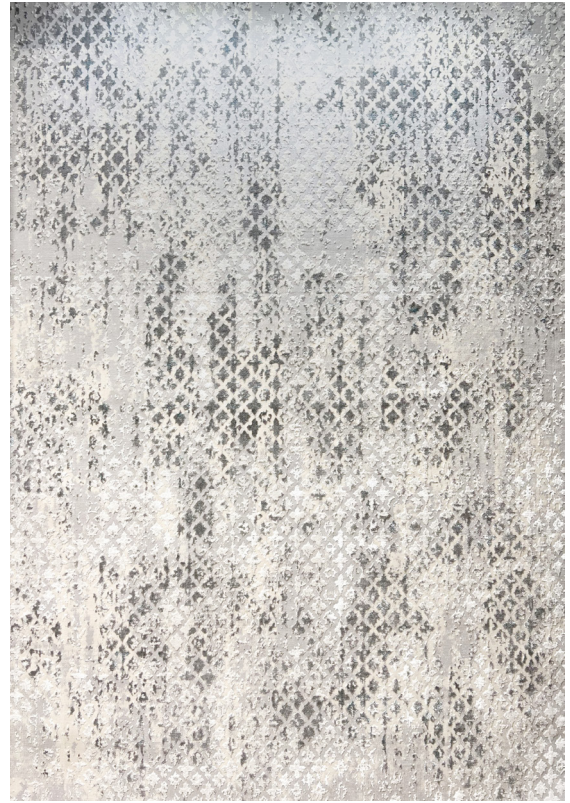

MIX Cream

BEIGE

GREY

MID NIGHT

CREAM

100% Hand Made - Wool & Viscose - Flat woven - Made in India
Available sizes 160x230cm | 200x290cm | 240x330cm

8752 GREY BLUE

8638 GREY

8640 GREY

SOFT HEATSET + POLYESTER SHRINK + SHINE POLYESTER | 10mm Pile Height - Make in Turkey

Available sizes 80x300cm | 160x230cm | 200x290cm | 240x340cm

1942 BLUE

1911 BLUE

1931 BLUE

100% SOFT POLYESTER | 9mm Pile Height - Made in Turkey
 Available sizes 80x300cm | 160x230cm | 200x290cm | 240x340cm